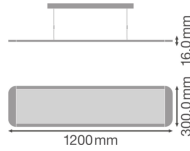

Specifications Ledvance LED Panel  
Direct/Indirect 36W 3850lm - 830  
Warm White | 120x30cm - UGR <19

[View Product](#)

## Technical Information

Technology	LED Integrated
Replaces (Watt)	2x36
Wattage	36
Voltage (V)	220-240
Dimmable	Not Dimmable
Colour Code	830 Warm White
Colour temperature (Kelvin)	3000 Warm White
Colour Rendering (Ra)	80-89
Colour of Light	White
Light colour options	Single Color
Luminous Flux (Lumen)	3850

## Dimensions

LED panel size	120x30cm
Length (mm)	1195
Width (mm)	295
Height (mm)	16

**Sensor Information**  Order from the **largest lighting specialist** in Europe  **Customised** quotation

Type of sensor