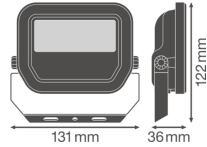

Specifications Ledvance LED Floodlight GEN 3 Black 10W 1100lm 100D - 830 Warm White | IP65 - Symmetrical

[View Product](#)

General Information

SKU	239586
EAN	4058075420847
Brand	Ledvance
Manufacturer Name	FL PFM 10W/3000K SYM 100 BK
Any Lamp all-in warranty	5 Years
Average Lifetime (h)	70000

Technical Information

Technology	LED Integrated
Wattage	10
Replaces (Watt)	20
Voltage (V)	220-240
Dimmable	Not Dimmable
Colour Code	830 Warm White
Colour temperature (Kelvin)	3000 Warm White
Colour Rendering (Ra)	80-89
Colour of Light	White
Light colour options	Single Color
Luminous Flux (Lumen)	1100
Luminous Efficacy (lm/W)	110

Beam Angle (degree)	100
Power factor	>0.90
Product Type Category	LED Floodlight

Fixture Information

Mounting Method	Surface
Fixture Connection	Cable, 3-pole
Optical Cover	Glass
Light Distribution	Symmetrical
IP-rating	IP65
Impact Protection (IK)	IK07 - 2 joules
Operating Temperature	-30 to +50
Colour of the Fixture	Black
Housing	Aluminium
Colour of material	Black
Series	Performance

Dimensions

Length (mm)	122
Width (mm)	131
Height (mm)	36

Sensor Information

Why Any-lamp?

Type of sensor No Sensor

 Order from the **largest lighting specialist** in Europe  **Customised** quotation

 Up to **7 years warranty**  **Easy** return process