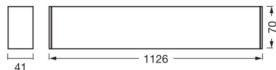

Specifications Ledvance LED Office Line Cuboid Ceiling White 30W 3500lm - 840 Cool White | 3-Step Dimmable

[View Product](#)

General Information

SKU	252285
EAN	4058075842281
Brand	Ledvance
Manufacturer Name	Office line cuboid ceiling 30W 840 DIM White
Any Lamp all-in warranty	3 Years
Average Lifetime (h)	100000

Technical Information

Technology	LED Integrated
Voltage (V)	220-240
Wattage	30
Replaces (Watt)	2x36
Dimmable	3-Step Dimmable
Including bulb	Yes
Colour Code	840 Cool White
Colour temperature (Kelvin)	4000 Cool White
Colour Rendering (Ra)	80-89
Colour of Light	White
Light colour options	Single Color
Luminous Flux (Lumen)	3500